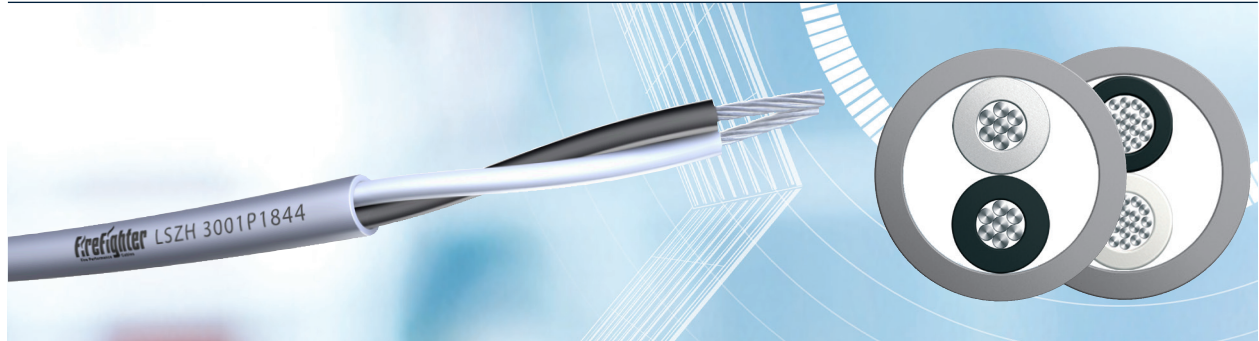

DAI Cables LSZH FireFighter® 600V 400Series Dca <UV Acc. ISO 4892-2/A>

Description

Recommended minimum DAII cable conductor size and cable run lengths are as follows:

- Up to 100 meters: 20awg
- Up to 150 meters: 18awg
- Up to 200 metres: 16awg
- Up to 300 meters: 14awg (more than 300 meters: not recommended - avoid runs over 300 meters)

Technical Description

Cores	Stranded Tinned Copper wire. LSZH FireFighter® Insulated IEC 60332-1, black/white cores.
Formation	2 cores twisted to a pair
Outer Jacket	LSZH FireFighter® IEC 60332-1 600 V
Colour	Grey

Specification

Part Number	Construction	Overall Diameter (mm)	Max. Installation Length
4001P2044-BW	1 x 2 x 20 awg	4,57	100 m
3001P1844	1 x 2 x 18 awg	6,00	150 m
4001P1644	1 x 2 x 16 awg	6,70	200 m
4001P1444	1 x 2 x 14 awg	8,64	300 m