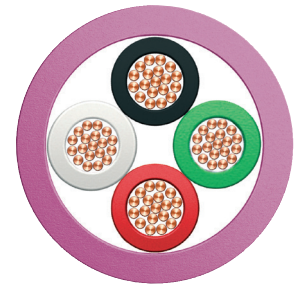

EventSeries® 4core Installation Speaker Cable 500Series LSZH FireFighter®

Cable Design

Conductor AWG	Stranded Oxygen Free Copper see specification table
Insulation	LSZH FireFighter®
Formation Pair identification	4 cores twisted Black / Red / Green / White
Outer Jacket Diameter Colour	LSZH FireFighter® Ø see specification table Pink RAL 3015

Image shown : 5004C1644-07

Application

Our '500 Series' are high performance installation speaker cables with the added bonus of an LSZH FireFighter™ rated outer sheath. They are designed to deliver good levels of performance in most multi-room and home cinema installations.