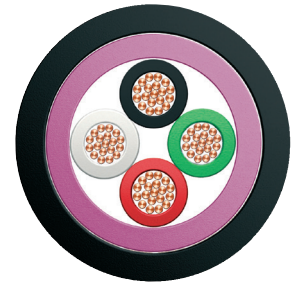

# EventSeries® 4core Installation Speaker Cable 500Series External Grade

## Cable Design

<b>Conductor</b>	Stranded Bare Copper wire (27/0,25mm)
AWG	16
<b>Insulation</b>	LSZH FireFighter®
Diameter	2,40 mm
<b>Formation</b>	4 cores twisted
Pair identification	Black / Red / Green / White
<b>Inner Jacket</b>	LSZH FireFighter®
Diameter	Ø 7,25 mm
Colour	Pink RAL 3015
<b>Outer Jacket</b>	HDPE
Thickness	1,0 mm
Diameter	Ø 9,0 ± 0,5 mm
Colour	Black

## Application

Our '500 Series' are high performance installation speaker cables with the added bonus of an LSZH FireFighter® rated inner jacket and HDPE outer jacket. They are designed to deliver good levels of performance in most multi-room and home cinema installations. Suitable for laying in ducts.

## Specification

Part Number	Construction	Overall Diameter <i>mm</i>
25004C1644-71	4 x 16awg	9,0