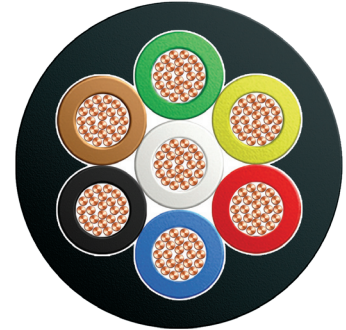

EventSeries™ FHL7075 Thin Wall 7core Lighting Control Cable

Application

FHL7075 7core power cable for making multi-core mains leads between effects lighting and controllers using Bulgin power connectors. Also suitable for trailer and caravan tail light connectors.

Cable Construction

Cores	manufactured to ISO 6722 : 2006 (Class B) 105° C Plain copper conductors - soft thermoplastic polymer 70° C
Cross section	0.75mm ² , (24/0.20mm)
No. of Cores	7
Outer Jacket diameter	6.8mm