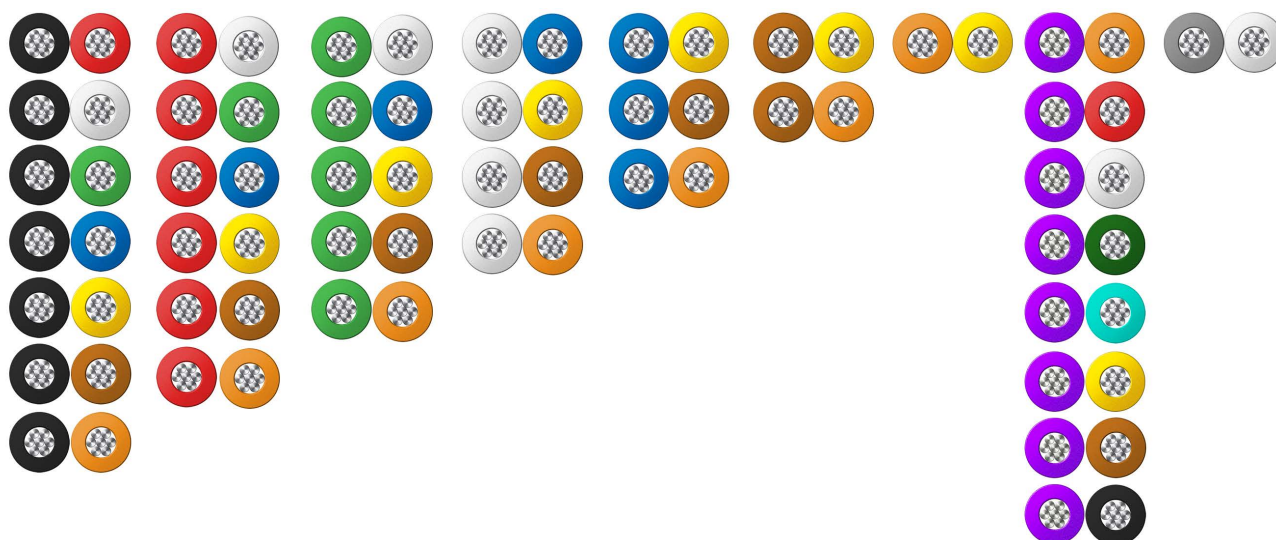

Colour Code Chart 3

No.	Colour	No.	Colour
1	BLACK PAIRED WITH RED	19	WHITE PAIRED WITH BLUE
2	BLACK PAIRED WITH WHITE	20	WHITE PAIRED WITH YELLOW
3	BLACK PAIRED WITH GREEN	21	WHITE PAIRED WITH BROWN
4	BLACK PAIRED WITH BLUE	22	WHITE PAIRED WITH ORANGE
5	BLACK PAIRED WITH YELLOW	23	BLUE PAIRED WITH YELLOW
6	BLACK PAIRED WITH BROWN	24	BLUE PAIRED WITH BROWN
7	BLACK PAIRED WITH ORANGE	25	BLUE PAIRED WITH ORANGE
8	RED PAIRED WITH WHITE	26	BROWN PAIRED WITH YELLOW
9	RED PAIRED WITH GREEN	27	BROWN PAIRED WITH ORANGE
10	RED PAIRED WITH BLUE	28	ORANGE PAIRED WITH YELLOW
11	RED PAIRED WITH YELLOW	29	PURPLE PAIRED WITH ORANGE
12	RED PAIRED WITH BROWN	30	PURPLE PAIRED WITH RED
13	RED PAIRED WITH ORANGE	31	PURPLE PAIRED WITH WHITE
14	GREEN PAIRED WITH WHITE	32	PURPLE PAIRED WITH DARK GREEN
15	GREEN PAIRED WITH BLUE	33	PURPLE PAIRED WITH LIGHT BLUE
16	GREEN PAIRED WITH YELLOW	34	PURPLE PAIRED WITH YELLOW
17	GREEN PAIRED WITH BROWN	35	PURPLE PAIRED WITH BROWN
18	GREEN PAIRED WITH ORANGE	36	PURPLE PAIRED WITH BLACK
		37	GREY PAIRED WITH WHITE